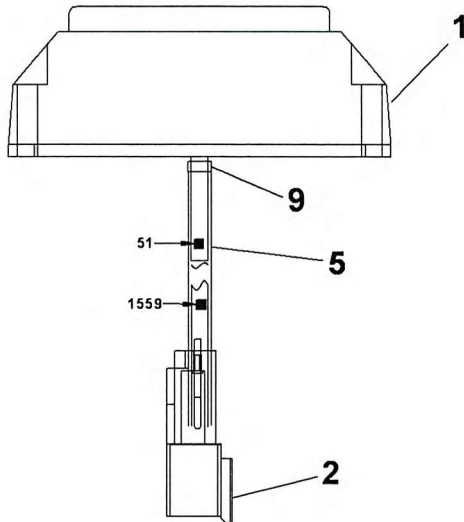

Manitowoc Cranes

	EXISTING COLOR	EXTENSION COLOR	WIRE NO.	AWG	LENGTH
1	RED	WHT	1559	20	3
2	GRN	WHT	51	20	4
3	---				